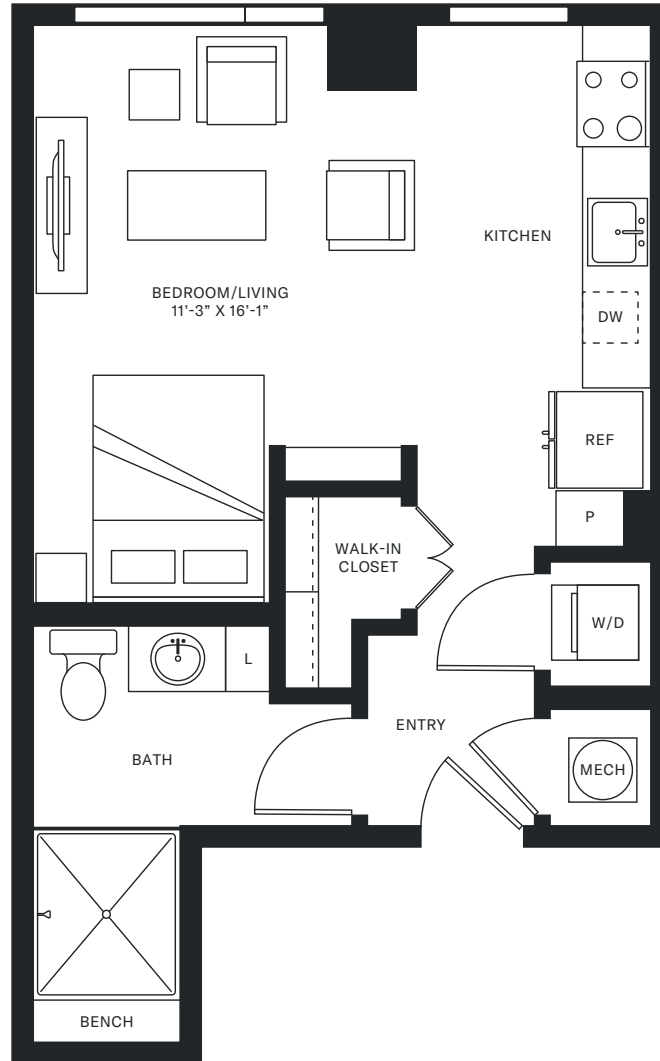

HIGHLAND

NORTH HILLS

BLEECKER

Studio | 1 Bath | 510 SF

4140 LASSITER MILL ROAD, RALEIGH, NC 27609 | highlandnorthhills.com | hello@highlandnorthhills.com

Room dimensions and square footage may vary from those shown on this plan. Floorplans are for illustrative purposes only. Please contact your leasing representative for detailed information on your selected plan.