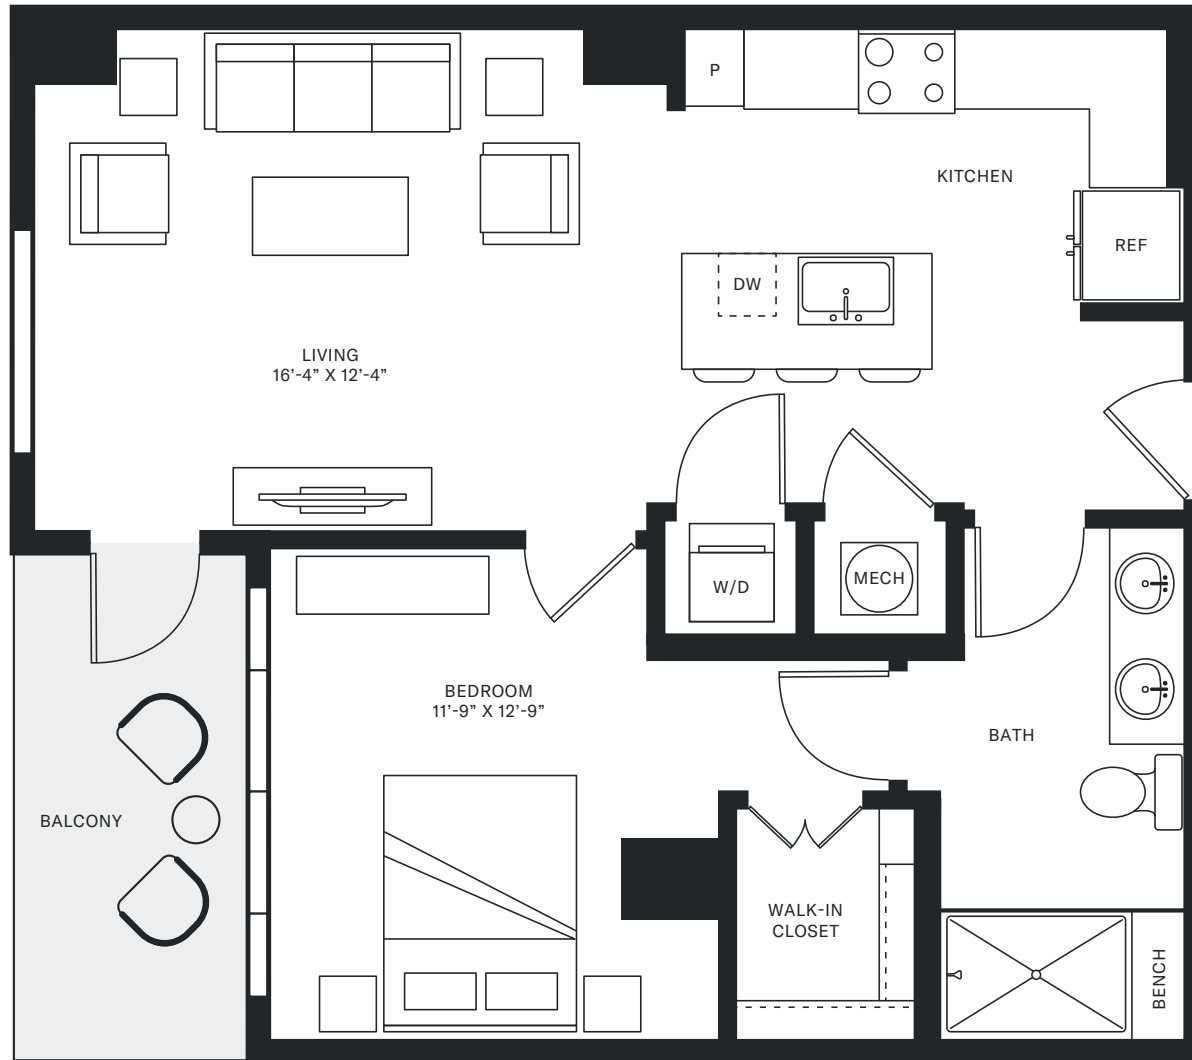

HIGHLAND

NORTH HILLS

CANAL

1 Bedroom | 1 Bath | 755 SF

4140 LASSITER MILL ROAD, RALEIGH, NC 27609 | highlandnorthhills.com | hello@highlandnorthhills.com

Room dimensions and square footage may vary from those shown on this plan. Floorplans are for illustrative purposes only. Please contact your leasing representative for detailed information on your selected plan.