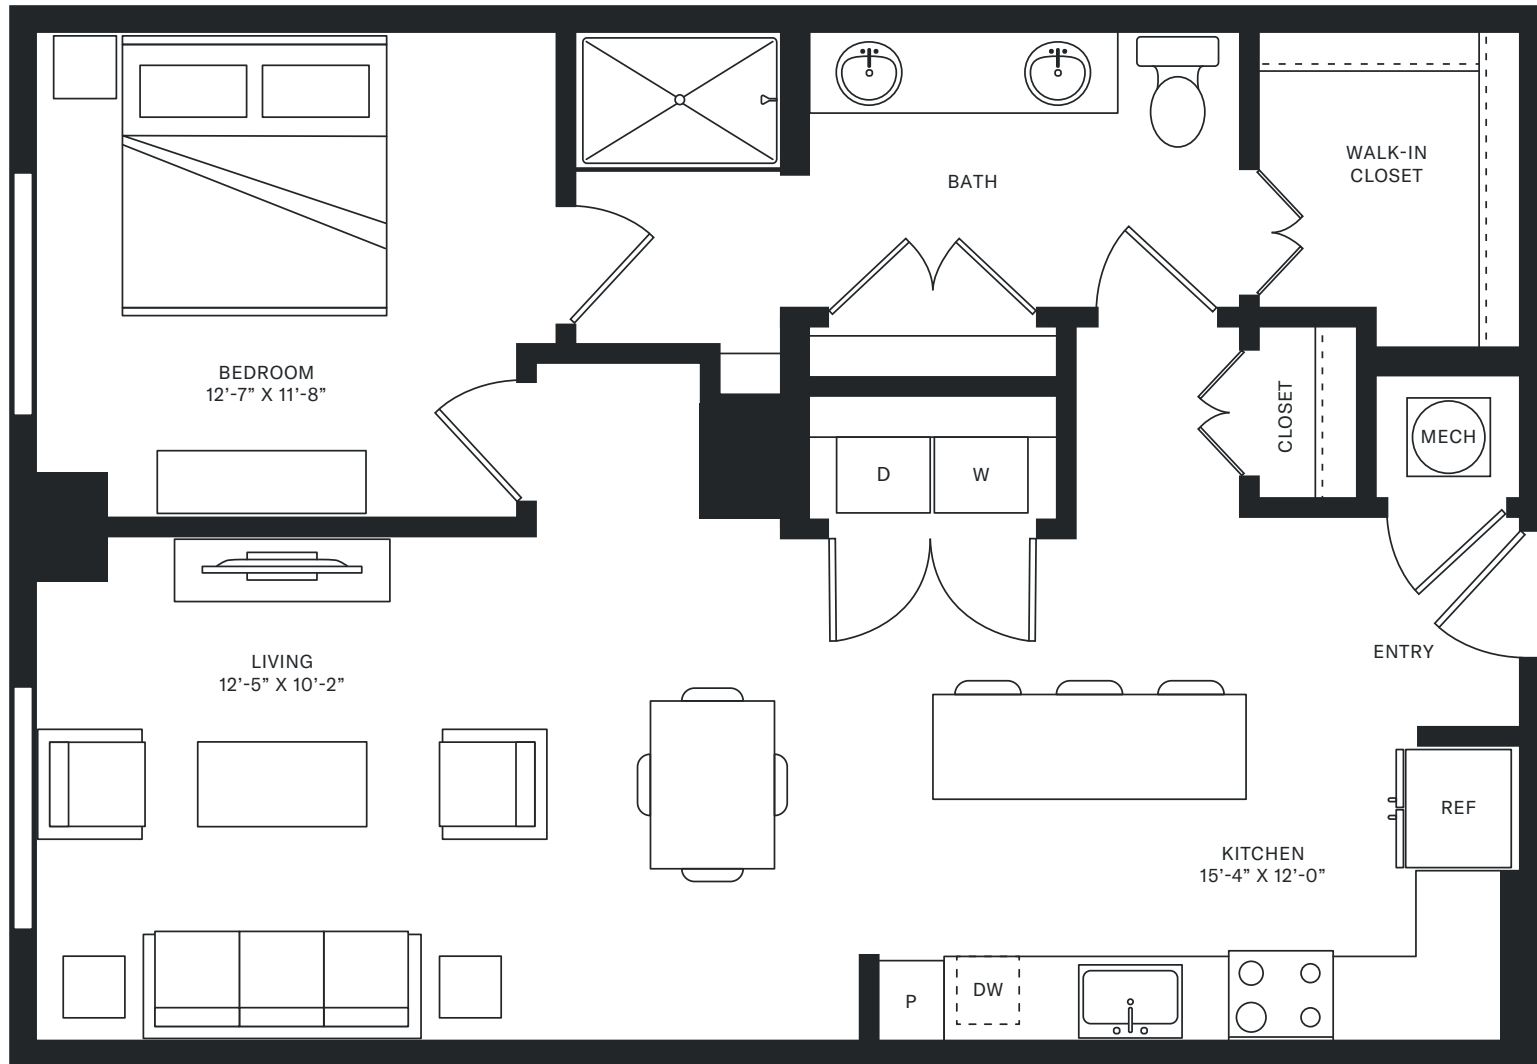

HIGHLAND

NORTH HILLS

CHAMBERS

1 Bedroom | 1 Bath | 920 SF

4140 LASSITER MILL ROAD, RALEIGH, NC 27609 | highlandnorthhills.com | hello@highlandnorthhills.com

Room dimensions and square footage may vary from those shown on this plan. Floorplans are for illustrative purposes only. Please contact your leasing representative for detailed information on your selected plan.