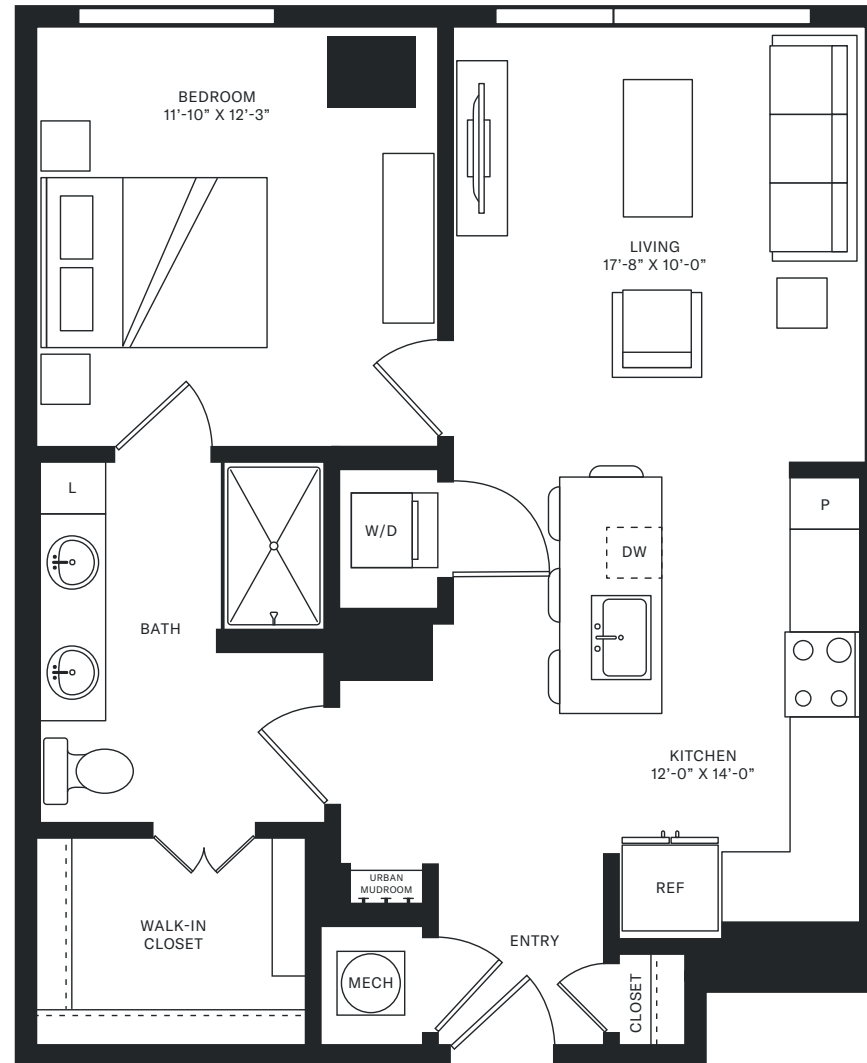

HIGHLAND

NORTH HILLS

GROVE

1 Bedroom | 1 Bath | 765 SF

4140 LASSITER MILL ROAD, RALEIGH, NC 27609 | highlandnorthhills.com | hello@highlandnorthhills.com

Room dimensions and square footage may vary from those shown on this plan. Floorplans are for illustrative purposes only. Please contact your leasing representative for detailed information on your selected plan.