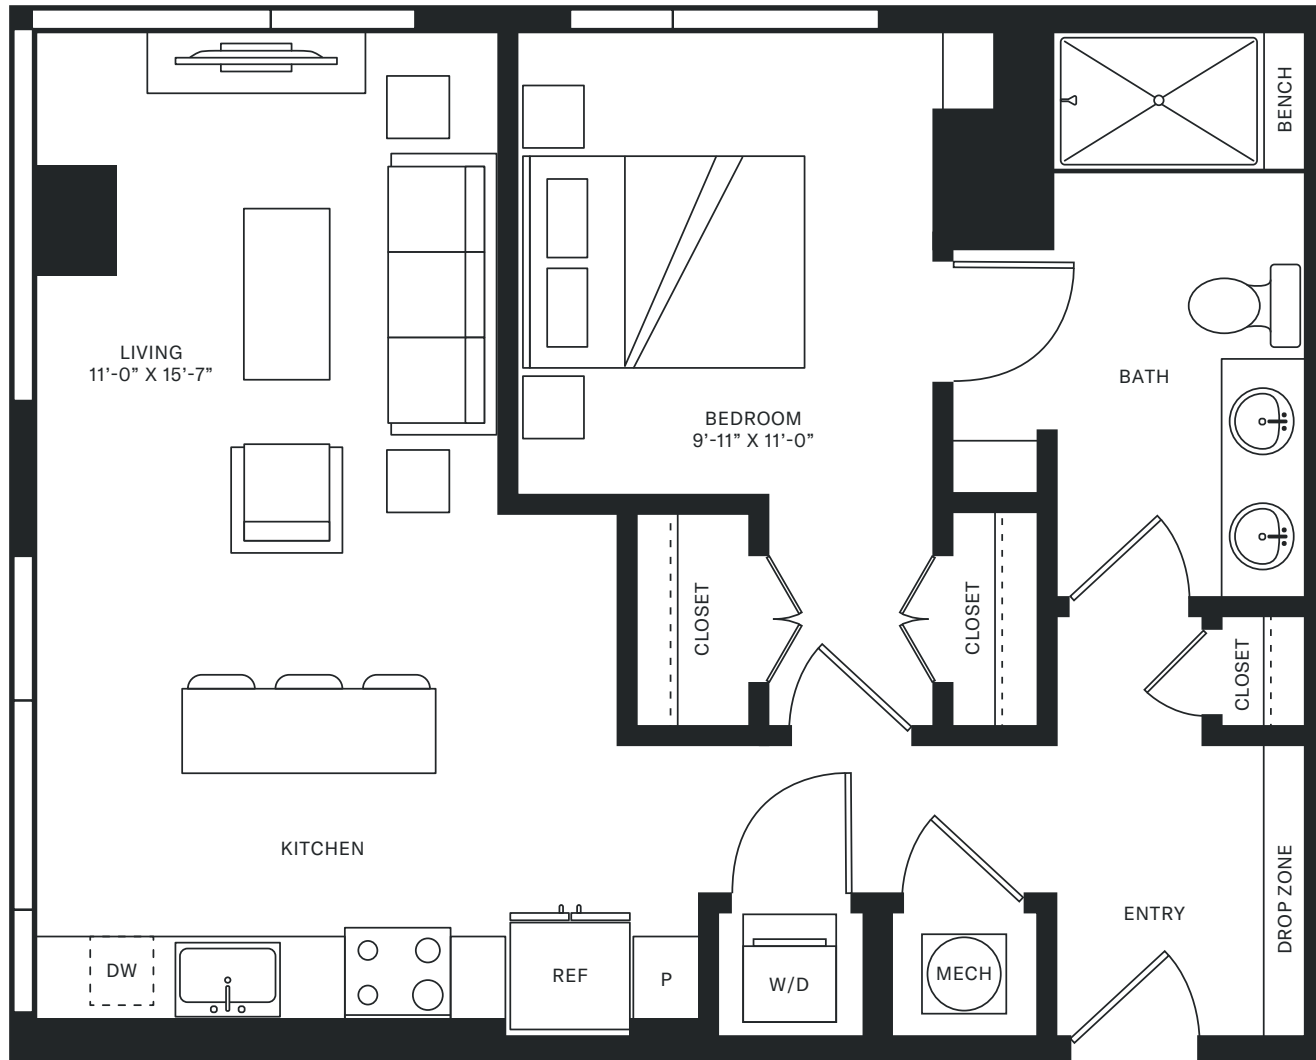

# LISPENARD

1 Bedroom | 1 Bath | 765 SF

4140 LASSITER MILL ROAD, RALEIGH, NC 27609 | [highlandnorthhills.com](http://highlandnorthhills.com) | [hello@highlandnorthhills.com](mailto:hello@highlandnorthhills.com)

Room dimensions and square footage may vary from those shown on this plan. Floorplans are for illustrative purposes only. Please contact your leasing representative for detailed information on your selected plan.