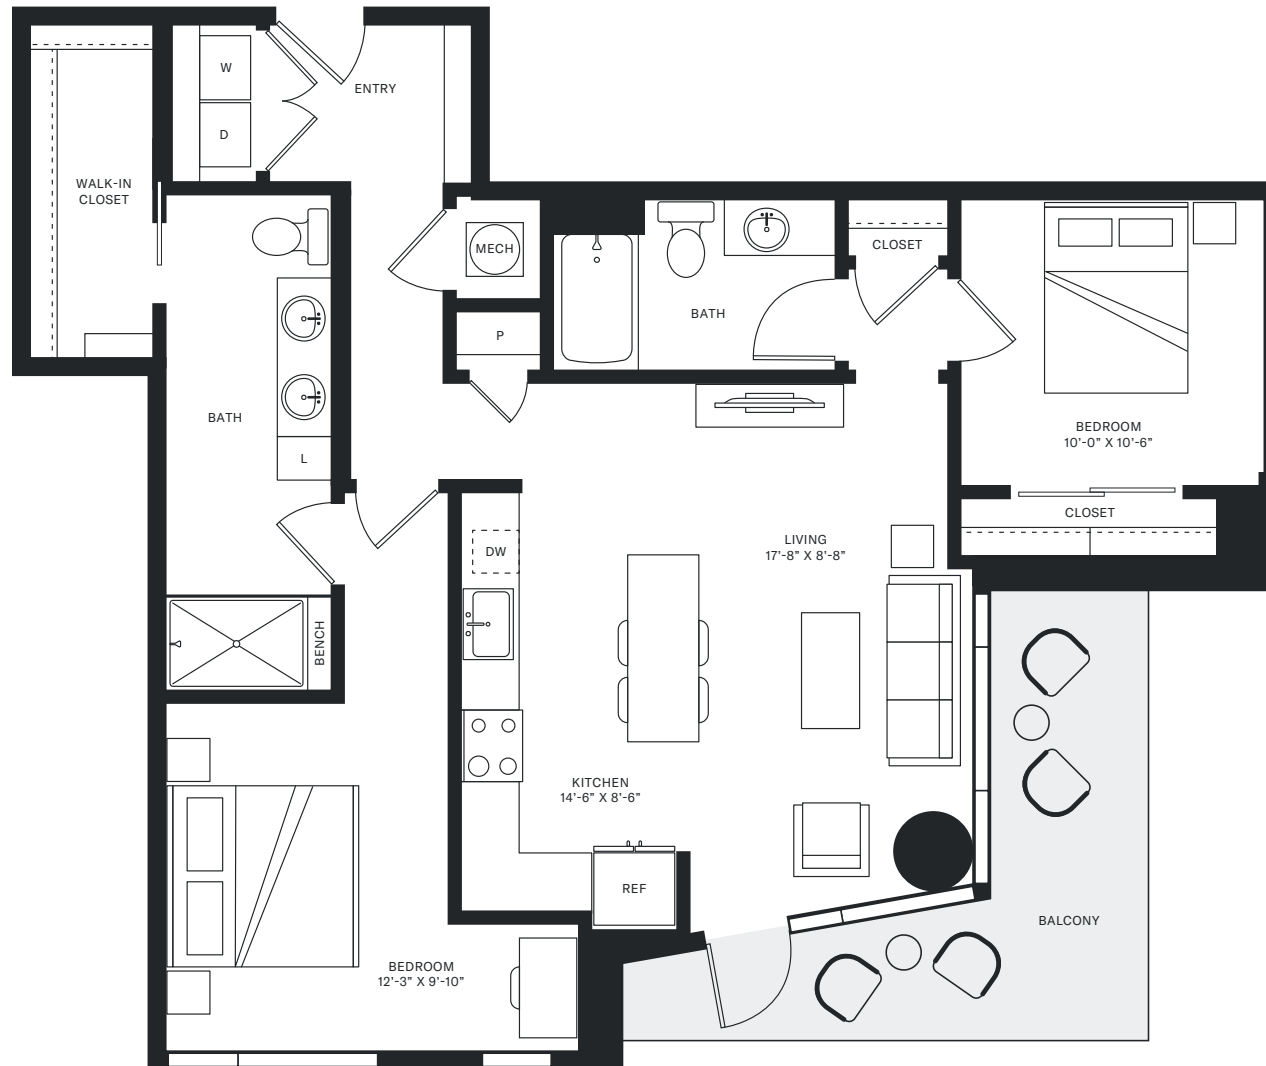

# MORTON

2 Bedrooms | 2 Baths | 1,105 SF

4140 LASSITER MILL ROAD, RALEIGH, NC 27609 | [highlandnorthhills.com](http://highlandnorthhills.com) | [hello@highlandnorthhills.com](mailto:hello@highlandnorthhills.com)

Room dimensions and square footage may vary from those shown on this plan. Floorplans are for illustrative purposes only. Please contact your leasing representative for detailed information on your selected plan.