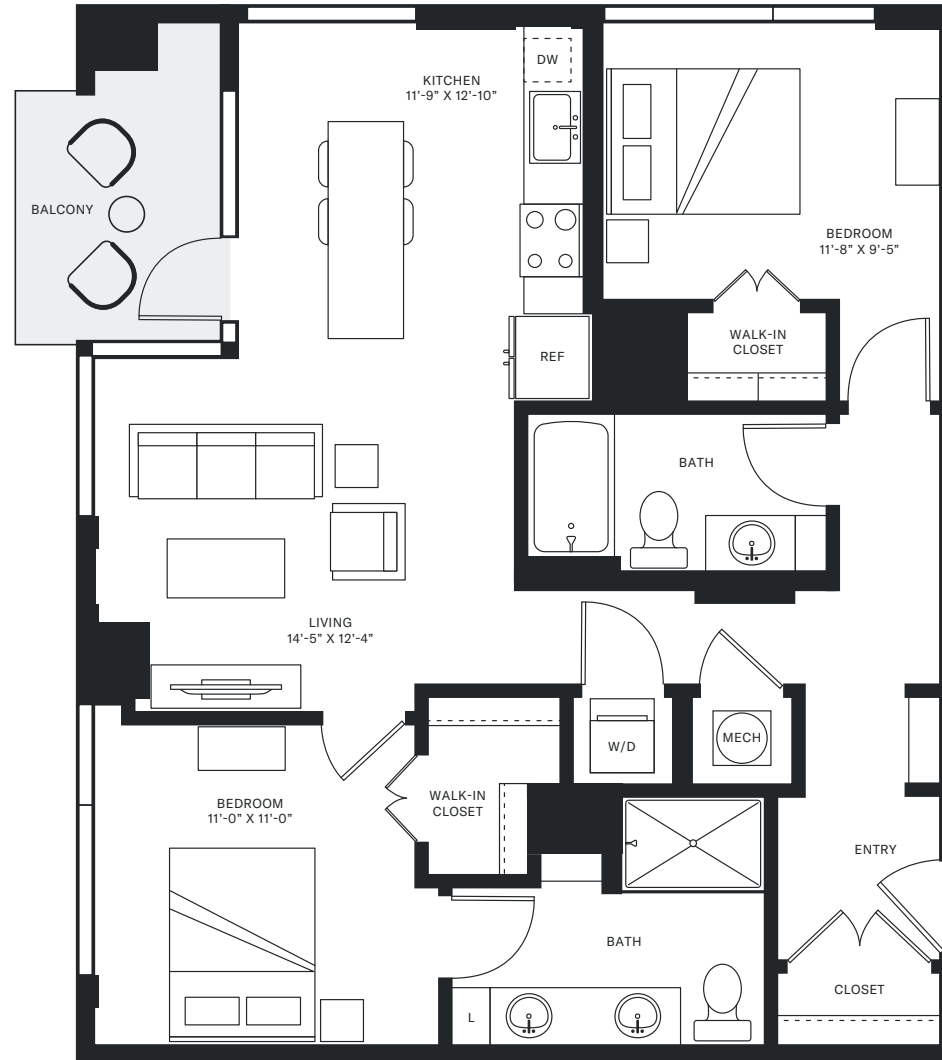

HIGHLAND

NORTH HILLS

MURRAY

2 Bedrooms | 2 Baths | 1,020 SF

4140 LASSITER MILL ROAD, RALEIGH, NC 27609 | highlandnorthhills.com | hello@highlandnorthhills.com

Room dimensions and square footage may vary from those shown on this plan. Floorplans are for illustrative purposes only. Please contact your leasing representative for detailed information on your selected plan.