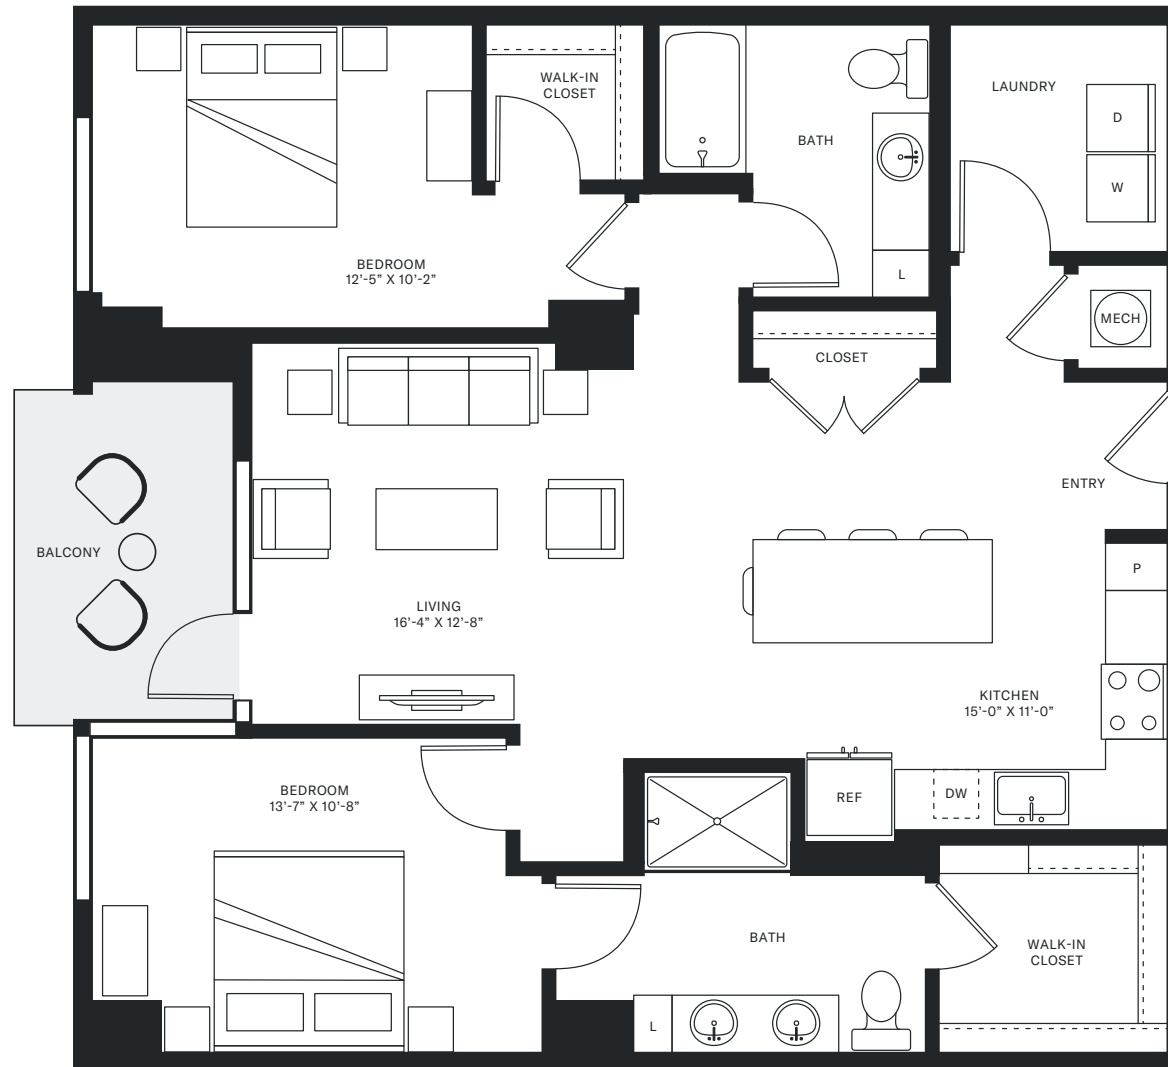

HIGHLAND

NORTH HILLS

PARK

2 Bedrooms | 2 Baths | 1,235 SF

4140 LASSITER MILL ROAD, RALEIGH, NC 27609 | highlandnorthhills.com | hello@highlandnorthhills.com

Room dimensions and square footage may vary from those shown on this plan. Floorplans are for illustrative purposes only. Please contact your leasing representative for detailed information on your selected plan.