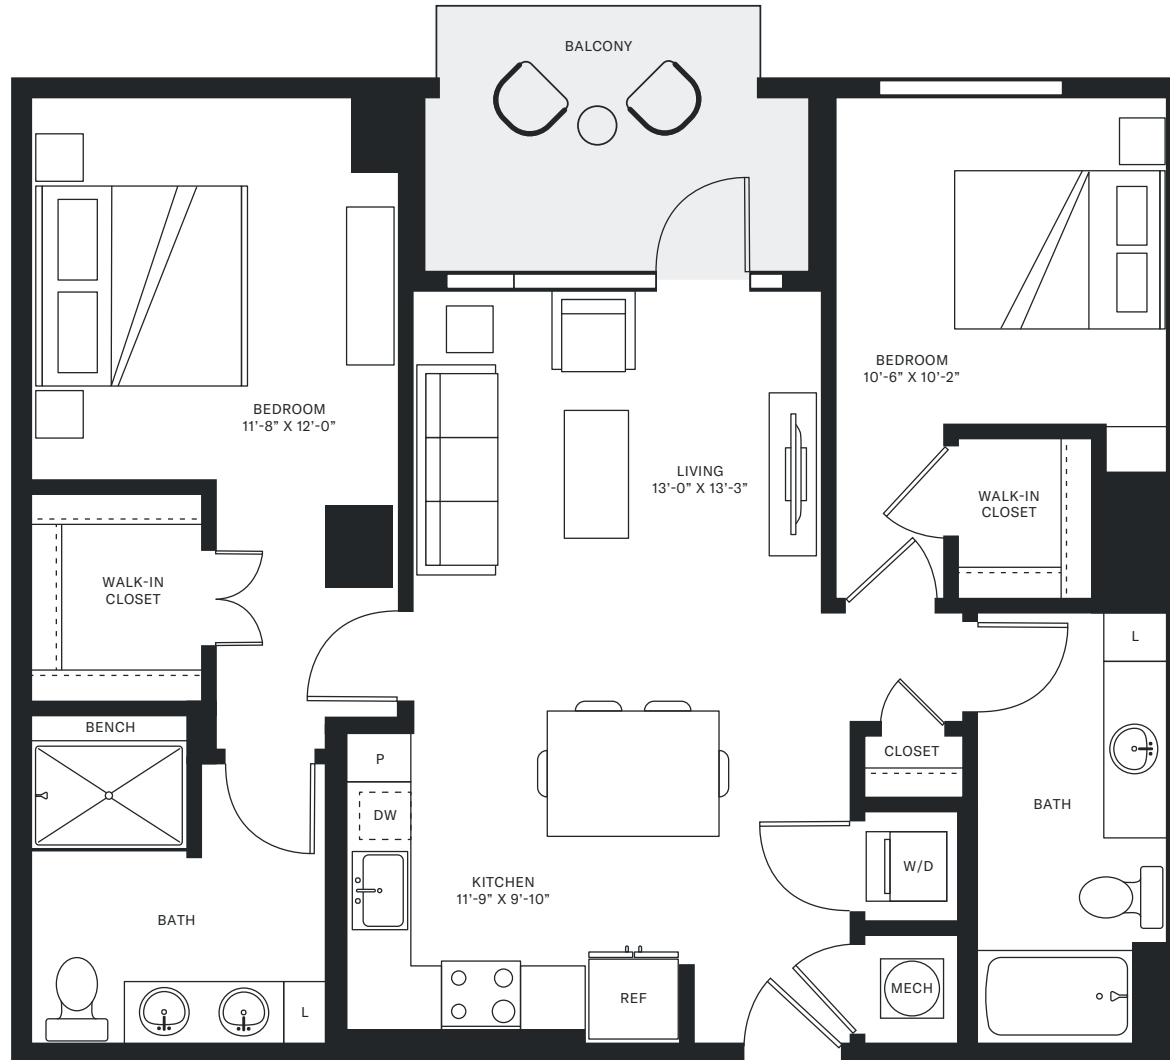

HIGHLAND

NORTH HILLS

PERRY

2 Bedrooms | 2 Baths | 1,060 SF

4140 LASSITER MILL ROAD, RALEIGH, NC 27609 | highlandnorthhills.com | hello@highlandnorthhills.com

Room dimensions and square footage may vary from those shown on this plan. Floorplans are for illustrative purposes only. Please contact your leasing representative for detailed information on your selected plan.