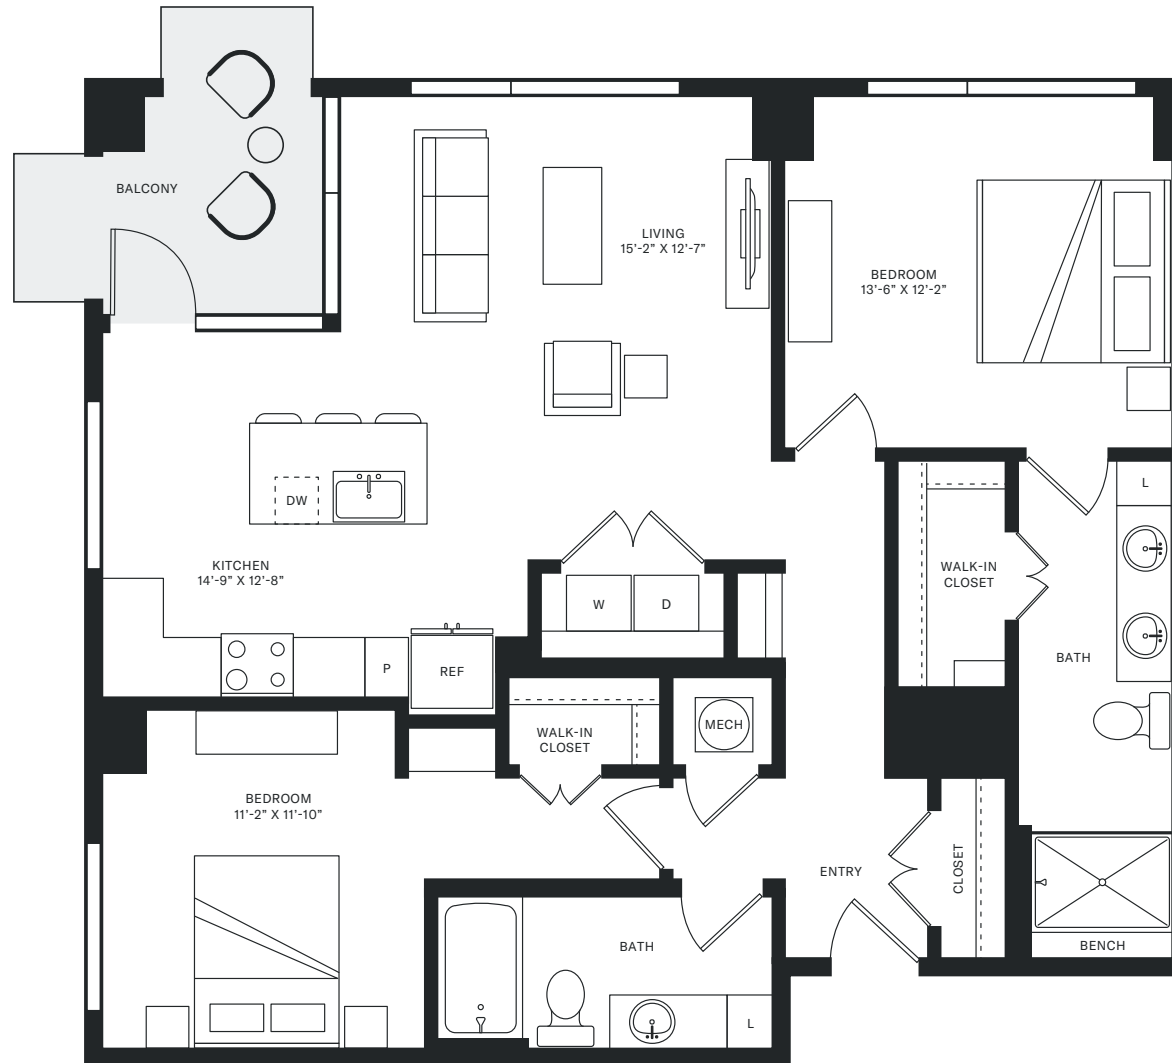

HIGHLAND

NORTH HILLS

READE

2 Bedrooms | 2 Baths | 1,180 SF

4140 LASSITER MILL ROAD, RALEIGH, NC 27609 | highlandnorthhills.com | hello@highlandnorthhills.com

Room dimensions and square footage may vary from those shown on this plan. Floorplans are for illustrative purposes only. Please contact your leasing representative for detailed information on your selected plan.