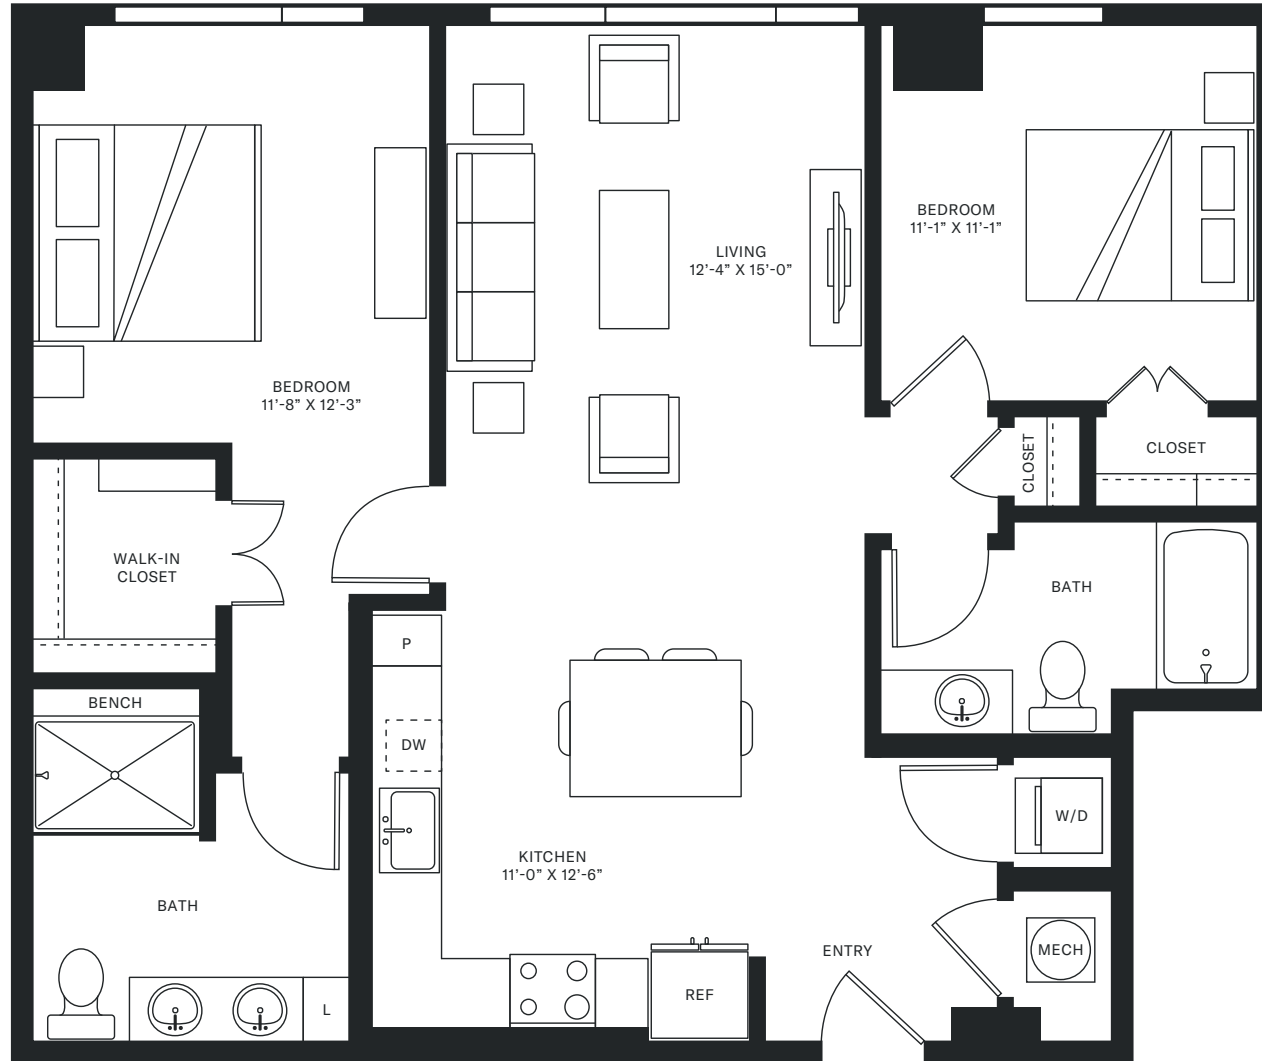

HIGHLAND

NORTH HILLS

VINCENT

2 Bedrooms | 2 Baths | 1,095 SF

4140 LASSITER MILL ROAD, RALEIGH, NC 27609 | highlandnorthhills.com | hello@highlandnorthhills.com

Room dimensions and square footage may vary from those shown on this plan. Floorplans are for illustrative purposes only. Please contact your leasing representative for detailed information on your selected plan.