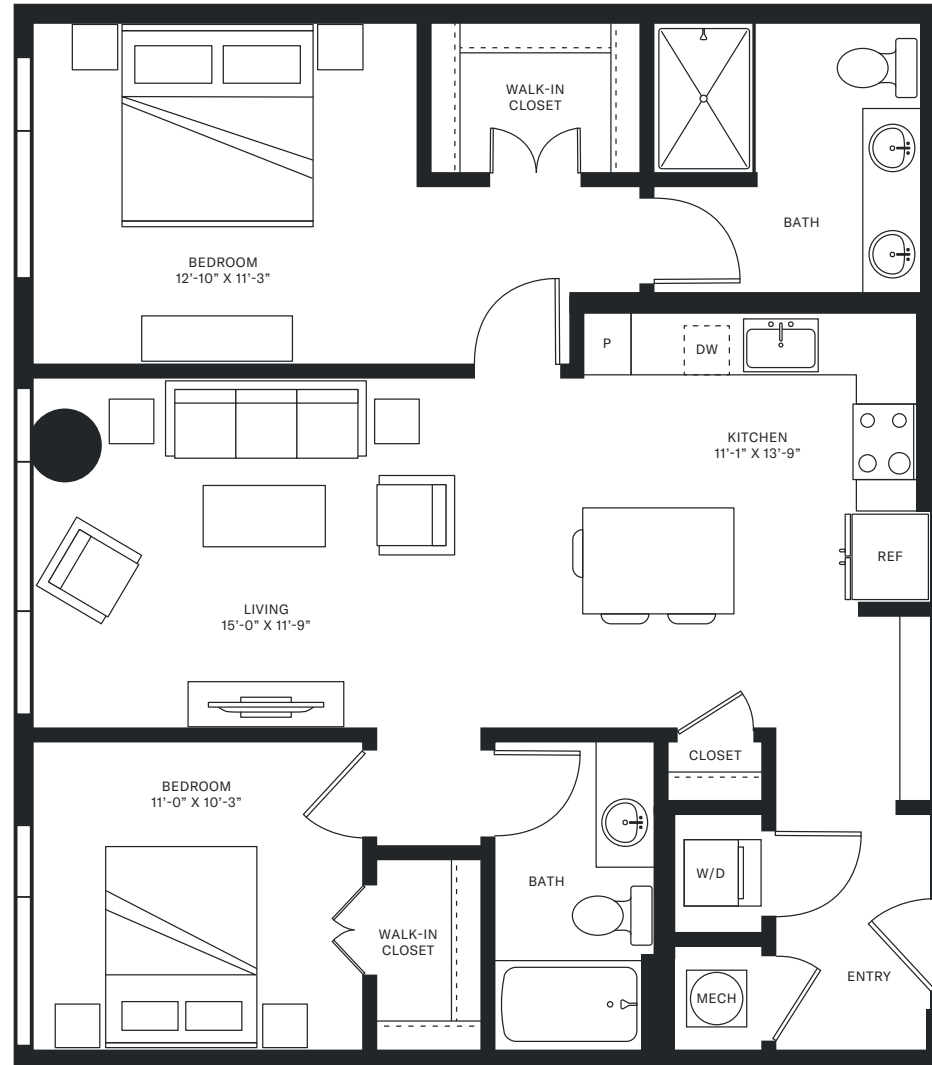

HIGHLAND

NORTH HILLS

WARREN

2 Bedrooms | 2 Baths | 1,080 SF

4140 LASSITER MILL ROAD, RALEIGH, NC 27609 | highlandnorthhills.com | hello@highlandnorthhills.com

Room dimensions and square footage may vary from those shown on this plan. Floorplans are for illustrative purposes only. Please contact your leasing representative for detailed information on your selected plan.